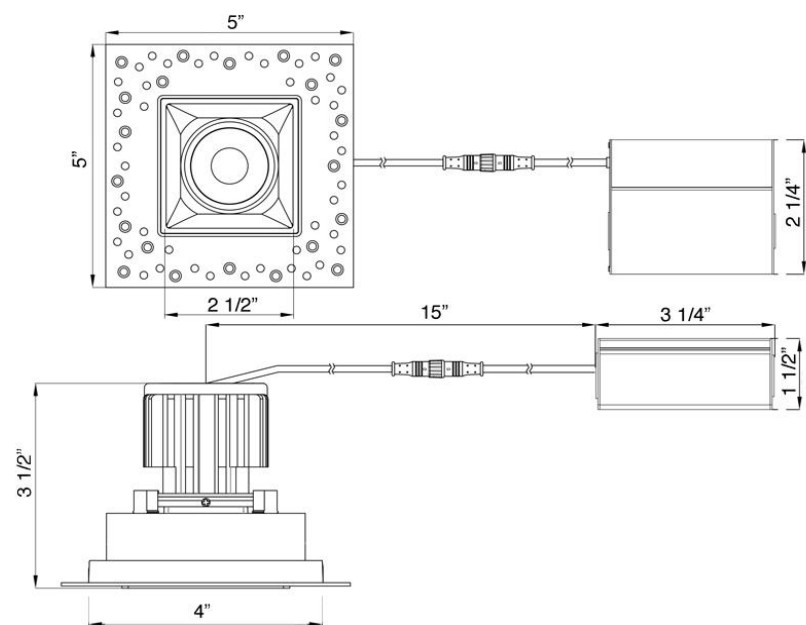

LSG3-HO-IT

3" Square Regressed Gimbal LED High Output 11W - Trimless

Project: _____

Location: _____

Model #: _____ Qty: _____

Notes: _____

DESCRIPTION

3" Square Regressed Trimless Gimbal LED
 With Integral Driver In Connection Box
 Gimbal Yet Air-Tight Without Housing Needed

FEATURES & BENEFITS

3 1/2" Deep - Install Where Ceiling Space Is Limited
 Invisible Trim for High-End Contemporary Installations
 Type IC Rated - No Housing Required
 Air-Tight & Wet Location rated
5CCT user selectable 2700-3000-3500-4000-5000K
 or **Dim to Warm** 3000K to 1800K options
 CRI 90+ for True Color Rendering
 Driver Inside Connection Box - No Junction Box Needed
 Push-in / push-out mounting of fixture to trim

DIMENSIONS: ID 4" Round OD 5" Square Cut Out 4" Round
 Ceiling Clearance Required: 4"

120V TRIAC Dimmable Optional 120V-347V

Driver Included

Driver 0-10V Dimmable
 Order Separately as
[model # LLL-LD1025T3](#)

AVAILABLE TRIMS

White

Black

ACCESSORIES

Sold Separately

Low Voltage Extension Cables. Max 40 ft Allowed

[6ft - model # EXC6](#)
[20ft - model # EXC20](#)

[26" Long Flat Rough-In Plate model # RIP4](#)