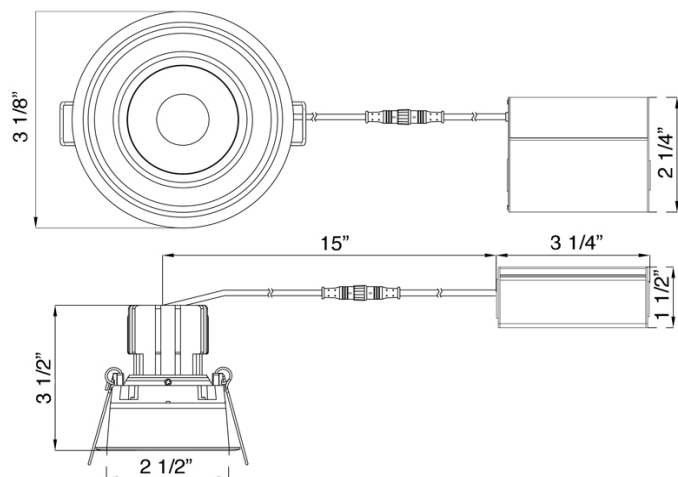

LRG3-HO-TT

3" Round Regressed Gimbal LED High Output 11W - Thin Trim

Project: _____

Location: _____

Model #: _____ Qty: _____

Notes: _____

DESCRIPTION

3" Round Regressed Gimbal LED
 With Integral Driver In Connection Box
 Gimbal Yet Air-Tight Without Housing Needed
Thin Trim with High Output of our original patented best seller

FEATURES & BENEFITS

3 1/2" Deep - Install Where Ceiling Space Is Limited
 1/4" Trim for High-End Contemporary Installations
 Type IC Rated - No Housing Required
 Air-Tight & Wet Location rated
5CCT user selectable 2700-3000-3500-4000-5000K
 or **Dim to Warm** 3000K to 1800K options
 CRI 90+ for True Color Rendering
 Driver Inside Connection Box - No Junction Box Needed

MOUNTING

Cut Hole In Ceiling And Snap Fixture In Opening
 With Attached Spring Clips
 Ceiling Clearance Required: 4"

DIMENSIONS: ID 2 1/2" OD 3 1/8" Cut Out 2 3/4"

120V TRIAC Dimmable Optional 120V-347V

Driver Included

AVAILABLE TRIMS

White

Black

ACCESSORIES

Sold Separately

Low Voltage Extension Cables. Max 40 ft Allowed
[6ft - model # EXC6](#)
[20ft - model # EXC20](#)

[Flat Mounting Plate model MP234](#)

COMPLIANCE