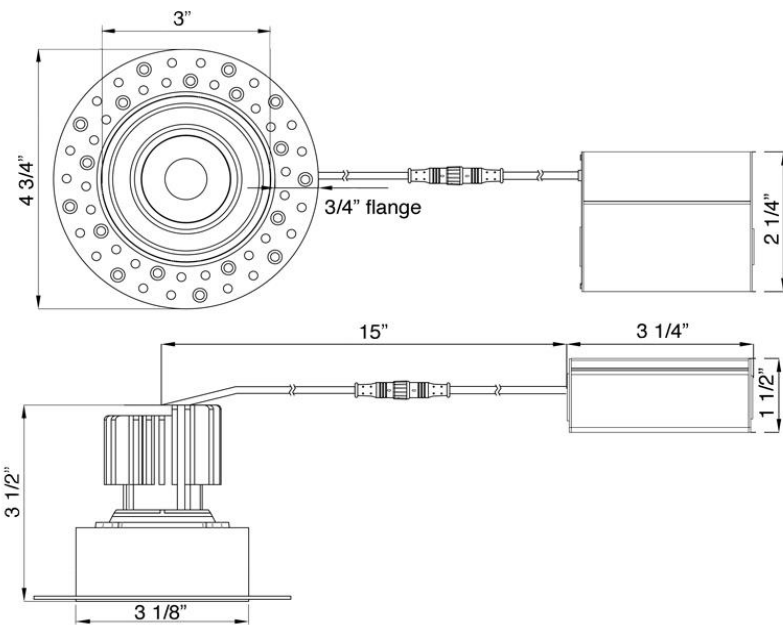

LRG3-HO-IT

3" Round Regressed Gimbal LED High Output 11W - Trimless

Project: _____

Location: _____

Model #: _____ Qty: _____

Notes: _____

DESCRIPTION

3" Round Regressed Trimless Gimbal LED
 With Integral Driver In Connection Box
 Gimbal Yet Air-Tight Without Housing Needed

FEATURES & BENEFITS

3 1/2" Deep - Install Where Ceiling Space Is Limited
 Invisible Trim for High-End Contemporary Installations
 Type IC Rated - No Housing Required
 Air-Tight & Wet Location rated
5CCT user selectable 2700-3000-3500-4000-5000K
 or **Dim to Warm** 3000K to 1800K options
 CRI 90+ for True Color Rendering
 Driver Inside Connection Box - No Junction Box Needed
 Twist & lock mounting of fixture to trim

DIMENSIONS: ID 3 1/8" OD 4 3/4" Cut Out 3 1/8"

Ceiling Clearance Required: 4"

120V TRIAC Dimmable Optional 120V-347V

Driver Included

Driver 0-10V Dimmable
 Order Separately as
[model # LLL-LD1025T3](#)

ORDERING GUIDE

AVAILABLE TRIMS

White

Black

ACCESSORIES

Sold Separately

Low Voltage Extension Cables. Max 40 ft Allowed
[6ft - model # EXC6](#)
[20ft - model # EXC20](#)

Mounting Plate

We do not have suitable mounting plate currently