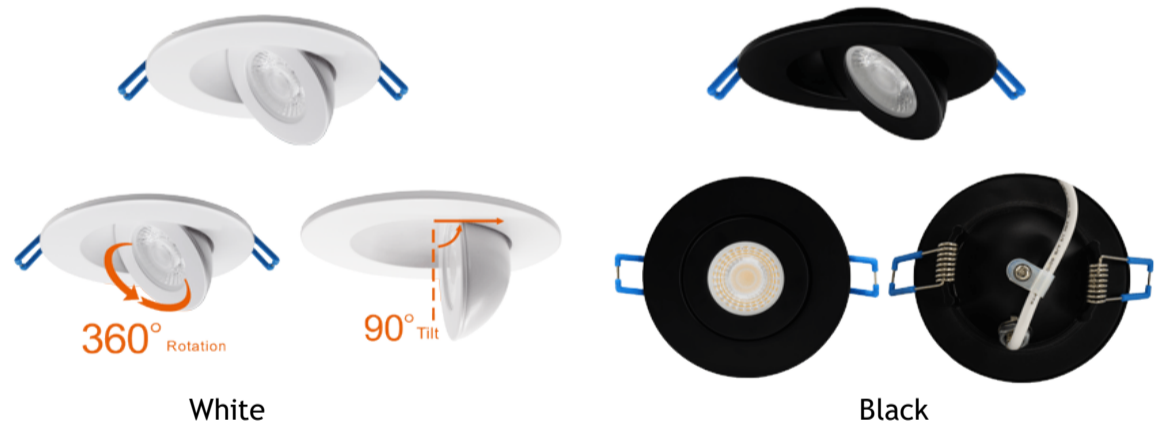

LED-2-S5W-5CCT-FG

2" Round Floating Gimbal Recessed LED 5CCT 5W

DESCRIPTION

2" LED Floating Gimbal
Adjustable in any direction and easy to use
Perfect for accent lighting

FEATURES & BENEFITS

- 5 CCT Switchable - 2700-3000-3500-4000-5000K
- 1 1/4" Deep - Fits in 3/4" ceiling space (with driver remotely mounted)
- Type IC Rated - No Housing Required
- Driver Inside Connection Box - No Junction Box Needed
- White and Black trims in stock
- Damp Location & Airtight
- Ideal for slopped ceilings, soffits, wall washing, highlighting artwork, task lighting

DIMENSIONS ID 2 1/2" OD 3 1/2" Depth 1 1/4" Cut Out 2 3/4" to 3"

ORDERING GUIDE

LED-2-S5W-5CCT-FG-WH
LED-2-S5W-5CCT-FG-BK

[White Trim](#)
[Black Trim](#)

Project: _____
Location: _____
Model: _____ Qty: _____
Notes: _____

SPECIFICATION	
Applications	Slopped ceilings, soffits, wall washing, artwork
Energy Used	5 W
Color Temperature (K)	2700 - 3000 - 3500 - 4000 - 5000
Light Output (lm)	370 - 380 - 410 - 420 - 410
Halogen Equivalent	35 W
Beam Angle	38°
CRI	90+
Driver Input	120V AC
Dimmability	Triac Dimmable 100% - 10%
Junction Box Volume	6.53 in3 / 2 in 2 out 12AWG
Approved Location	Insulated Ceiling & Damp Locations
Air Tight	Yes
Ambient Temperature	-4° F (-20° C) to +104° F (+40° C)
Projected Life	70% Light Output at 50,000 Hours
Certification	cETLus
Warranty	3 Year

Trim Options

ACCESSORIES

Sold Separately

[Flanged Mounting Plate with bars model FRP212](#)

[Flat Mounting Plate model MP234](#)

[Flat Mounting Plate model RIP212](#)

[Jumper Cables 10 ft model JC-5CCT-10](#)