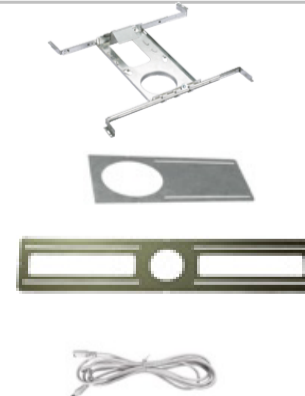

LED-2-S5W-5CCT-FG

2" Round Floating Gimbal Recessed LED 5CCT 5W

DESCRIPTION

2" LED Floating Gimbal
Adjustable in any direction and easy to use
Perfect for accent lighting

FEATURES & BENEFITS

- 5 CCT Switchable - 2700-3000-3500-4000-5000K
- 1 1/4" Deep - Fits in 3/4" ceiling space (with driver remotely mounted)
- Type IC Rated - No Housing Required
- Driver Inside Connection Box - No Junction Box Needed
- White and Black trims in stock
- Damp Location & Airtight
- Ideal for slopped ceilings, soffits, wall washing, highlighting artwork, task lighting

DIMENSIONS ID 2 1/2" OD 3 1/2" Depth 1 1/4" Cut Out 2 3/4" to 3"

ORDERING GUIDE

LED-2-S5W-5CCT-FG-WH
LED-2-S5W-5CCT-FG-BK

[White Trim](#)
[Black Trim](#)

Project: _____
Location: _____
Model: _____ Qty: _____
Notes: _____

SPECIFICATION	
Applications	Slopped ceilings, soffits, wall washing, artwork
Energy Used	5 W
Color Temperature (K)	2700 - 3000 - 3500 - 4000 - 5000
Light Output (lm)	370 - 380 - 410 - 420 - 410
Halogen Equivalent	35 W
Beam Angle	38°
CRI	90+
Driver Input	120V AC
Dimmability	Triac Dimmable 100% - 10%
Junction Box Volume	6.53 in3 / 2 in 2 out 12AWG
Approved Location	Insulated Ceiling & Damp Locations
Air Tight	Yes
Ambient Temperature	-4° F (-20° C) to +104° F (+40° C)
Projected Life	70% Light Output at 50,000 Hours
Certification	cETLus
Warranty	3 Year

Trim Options

ACCESSORIES

Sold Separately

[Flanged Mounting Plate with bars model FRP212](#)

[Flat Mounting Plate model MP234](#)

[Flat Mounting Plate model RIP212](#)

[Jumper Cables 10 ft model JC-5CCT-10](#)