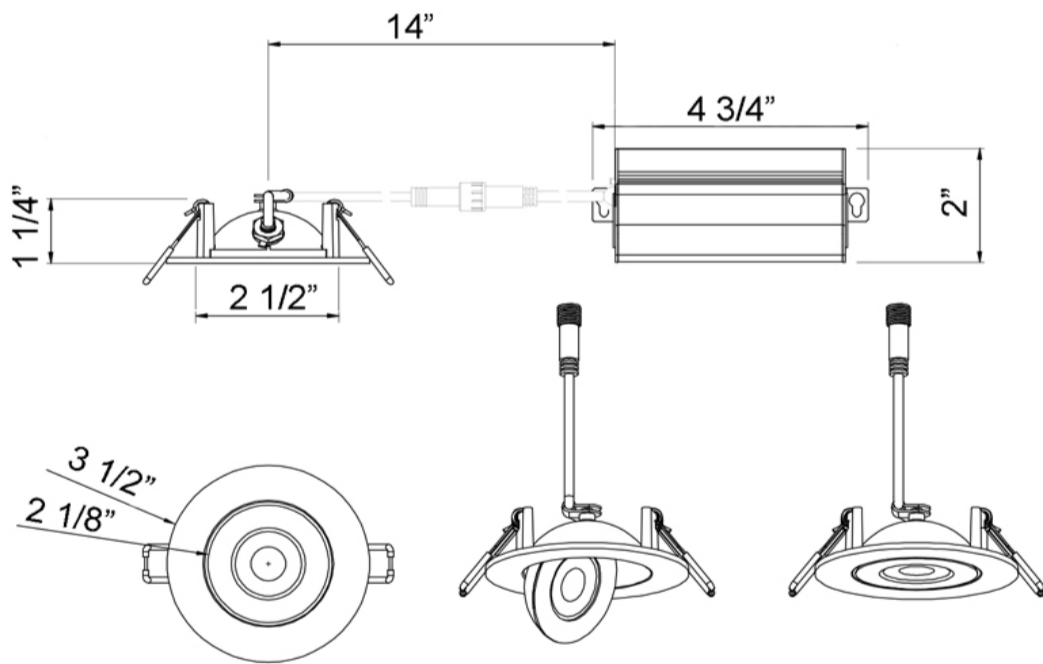

LED-2-S5W-5CCT-FG

2" Round Floating Gimbal Recessed LED 5CCT 5W

DESCRIPTION

2" LED Floating Gimbal
Adjustable in any direction and easy to use
Perfect for accent lighting

FEATURES & BENEFITS

- 5 CCT Switchable - 2700-3000-3500-4000-5000K
- 1 1/4" Deep - Fits in 3/4" ceiling space (with driver remotely mounted)
- Type IC Rated - No Housing Required
- Driver Inside Connection Box - No Junction Box Needed
- White and Black trims in stock
- Damp Location & Airtight
- Ideal for slopped ceilings, soffits, wall washing, highlighting artwork, task lighting

DIMENSIONS ID 2 1/2" OD 3 1/2" Depth 1 1/4" Cut Out 2 3/4" to 3"

ORDERING GUIDE

LED-2-S5W-5CCT-FG-WH
LED-2-S5W-5CCT-FG-BK

[White Trim](#)
[Black Trim](#)

Project: _____
Location: _____
Model: _____ Qty: _____
Notes: _____

SPECIFICATION	
Applications	Slopped ceilings, soffits, wall washing, artwork
Energy Used	5 W
Color Temperature (K)	2700 - 3000 - 3500 - 4000 - 5000
Light Output (lm)	370 - 380 - 410 - 420 - 410
Halogen Equivalent	35 W
Beam Angle	38°
CRI	90+
Driver Input	120V AC
Dimmability	Triac Dimmable 100% - 10%
Junction Box Volume	6.53 in3 / 2 in 2 out 12AWG
Approved Location	Insulated Ceiling & Damp Locations
Air Tight	Yes
Ambient Temperature	-4° F (-20° C) to +104° F (+40° C)
Projected Life	70% Light Output at 50,000 Hours
Certification	cETLus
Warranty	3 Year

Trim Options

ACCESSORIES

Sold Separately

[Flanged Mounting Plate with bars model FRP212](#)

[Flat Mounting Plate model MP234](#)

[Flat Mounting Plate model RIP212](#)

[Jumper Cables 10 ft model JC-5CCT-10](#)