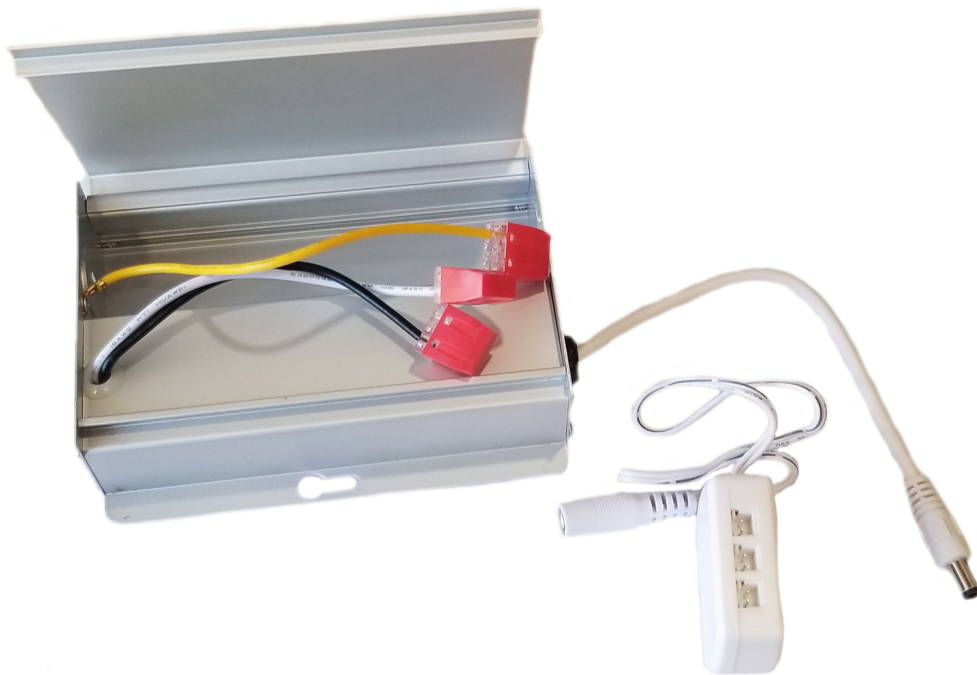

HBL024-120-24-D

24V Class 2 Power Supply 24W Dimmable

Project: _____

Location: _____

Qty: _____

Notes: _____

DESCRIPTION

24V Class 2 Power Supply 24W

1 1/4" Deep - Fits Where Space Is Limited

Triac Dimmable

CONNECTIONS

Input - Hard Wiring

Output - Plug-in connector to 6-port hub

Connect the puck lights to the included hub

SPECIFICATION	
Applications	LED Puck Lights
Power	24 W
Input	120 V AC
Output Voltage	24 V DC
Output Amps	1 A
Dimmability	Triac 100% - 10%
Approved Location	Damp Locations
Power Factor	> 0.5
Ambient Temperature	-40°F (-40°C) to +104°F (+40°C)
Warranty	3 Year
Certification	cETLus file # 4005878

DIMENSIONS:

5" x 4" x 1 1/4"

ORDERING GUIDE

HBL024-120-24-D

COMPLIANCE

Lotus LED Lights USA

250 H Street # 301, Blaine WA 98230 tel 360-200-5500
Hainesport NJ, Naples FL, Vancouver WA

www.LotusLEDLights.com