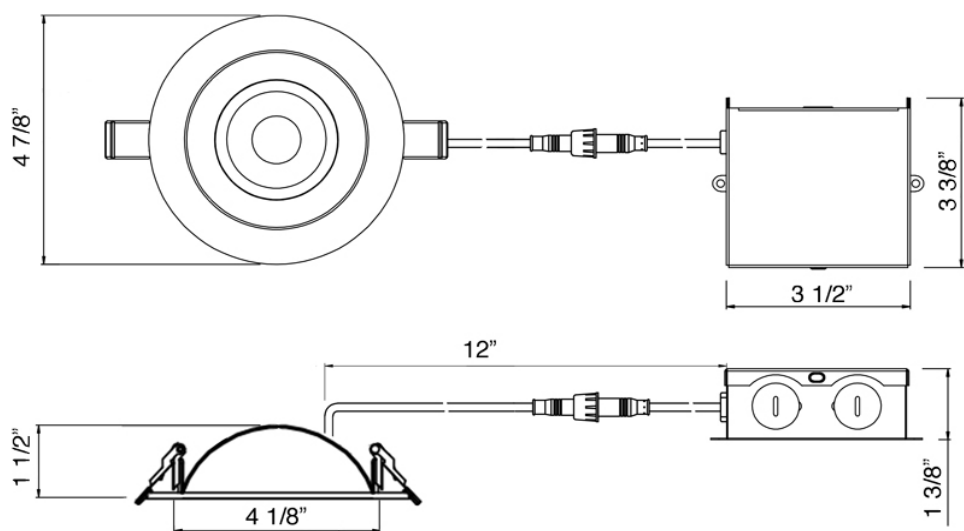

DIMENSIONS ID 4 1/8" OD 4 7/8" Cut Out 4 1/4"

Fixture Thickness: 1 1/2"

120V Triac Dimmable Driver Included

5CCT switch on the driver

SPECIFICATION	
Applications	Multi-Family Residential, Basements & Commercial
Energy Used	9 W
Color Temperature (K)	2700 - 3000 - 3500 - 4000 - 5000
Light Output (lm)	680 - 720 - 775 - 800 - 800
Halogen Equivalent	75 W
Beam Angle	38°
CRI	90+
Driver Input	120V AC 50/60 Hz
Dimming	TRIAC Dimmers 10% - 100%
Junction Box Volume	9.69 cubic inches / Max 5 No 12 AWG or 8 No 14 AWG
Approved Location	Insulated Ceiling & Damp Locations
Cable	FT6 / CMP Plenum Rated
Air Tight & Type IC	Yes
Ambient Temperature	-4°F (-20°C) to +104°F (+40°C)
Projected Life	70% Light Output at 50,000 Hours
Certification	cETLus
Fire Rating	UL 263-2011(R2022), STM E119-20 & CAN/ULC-S101-14
Warranty	3 Year