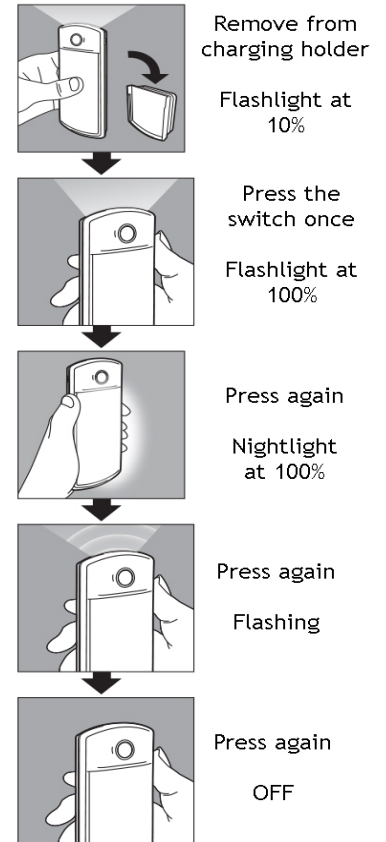

FEATURES & BENEFITS

Wireless rechargeable night light eliminates the need for batteries
Automatically converts to an emergency light during power outages
Becomes flashlight when removed from charger
Light-sensing capabilities turn it on at dusk and off at dawn
Occupancy sensor turns light on when motion is detected during night
and off 20 seconds after room is vacated

SPECIFICATION	
Applications	Hallway, Bathroom, Bedroom
Energy Used (W)	1 W
Color Temperature (K)	Nightlight 2700 K
	Flashlight 5000 K
Battery	Lithium-ion 500mAh 3.7V
Continuous Usable Time	3 hours Flashlight 100%
	5 hours Nightlight 100%
Charging Time	40 hours
Battery Life	500 charging / discharging cycles
Projected Life	70% Light Output at 50,000 Hours
Detecting Method	Pyroelectric Infrared Sensor
Approved Location	Indoor only
Warranty	1 Year