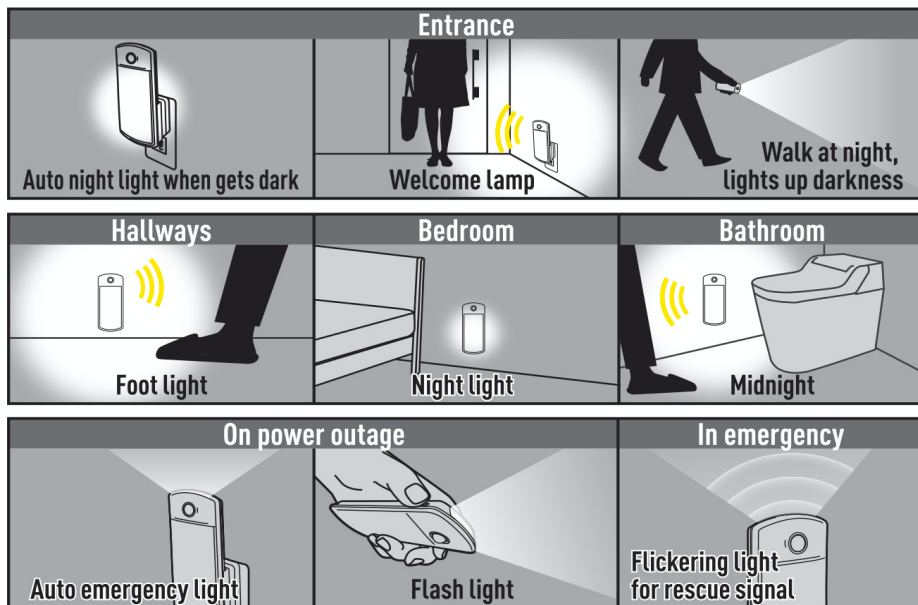

FEATURES & BENEFITS

Wireless rechargeable night light eliminates the need for batteries
Automatically converts to an emergency light during power outages
Becomes flashlight when removed from charger
Light-sensing capabilities turn it on at dusk and off at dawn
Occupancy sensor turns light on when motion is detected during night
and off 20 seconds after room is vacated

SPECIFICATION	
Applications	Hallway, Bathroom, Bedroom
Energy Used (W)	1 W
Color Temperature (K)	Nightlight 2700 K
	Flashlight 5000 K
Battery	Lithium-ion 500mAh 3.7V
Continuous Usable Time	3 hours Flashlight 100%
	5 hours Nightlight 100%
Charging Time	40 hours
Battery Life	500 charging / discharging cycles
Projected Life	70% Light Output at 50,000 Hours
Detecting Method	Pyroelectric Infrared Sensor
Approved Location	Indoor only
Warranty	1 Year