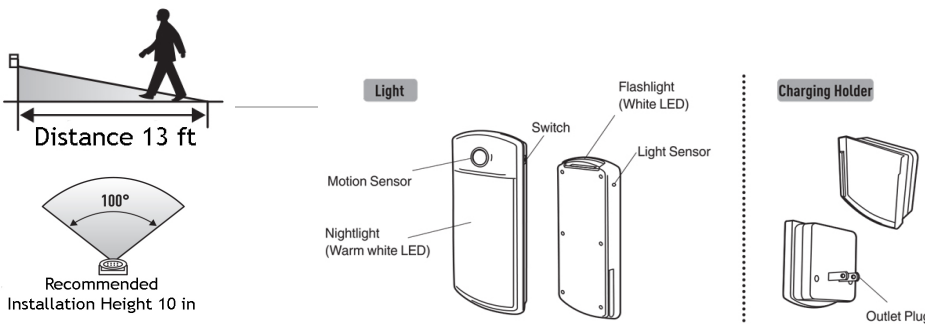

FEATURES & BENEFITS

Wireless rechargeable night light eliminates the need for batteries
Automatically converts to an emergency light during power outages
Becomes flashlight when removed from charger
Light-sensing capabilities turn it on at dusk and off at dawn
Occupancy sensor turns light on when motion is detected during night
and off 20 seconds after room is vacated

SPECIFICATION	
Applications	Hallway, Bathroom, Bedroom
Energy Used (W)	1 W
Color Temperature (K)	Nightlight 2700 K
	Flashlight 5000 K
Battery	Lithium-ion 500mAh 3.7V
Continuous Usable Time	3 hours Flashlight 100%
	5 hours Nightlight 100%
Charging Time	40 hours
Battery Life	500 charging / discharging cycles
Projected Life	70% Light Output at 50,000 Hours
Detecting Method	Pyroelectric Infrared Sensor
Approved Location	Indoor only
Warranty	1 Year